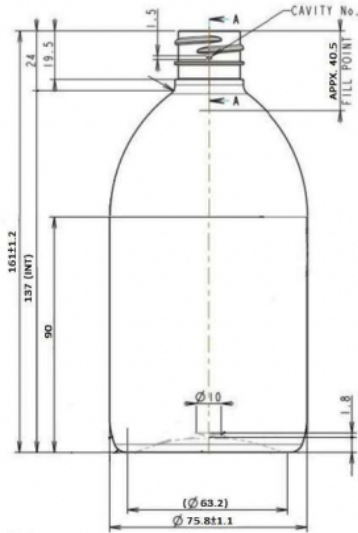

Sirop 500 28/410

General info

Item no. (SKU):	LS1011230112
Family / Range:	Sirop
Capacity:	500ml
Neck:	28/410
Shape:	Round
Material:	PET
Weight:	32
Colour:	All colours available
Suggested label size:	
Country of origin:	Lithuania

Packaging info

Packed in boxes

Box dimensions (mm):	594 x 394 x 448
Quantity per box (pcs):	84
Boxes per pallet (pcs):	20
Quantity per pallet (pcs):	1680
Net weight (kg):	54
Gross weight (kg):	76
Pallet height (mm):	2400

Packed in PE bags on trays (Full pallet)

Tray dimensions (mm):	1200 x 800 x 50
Quantity per tray (pcs):	160
Quantity per PE bag (pcs):	80
PE bags per tray (pcs):	
Trays per pallet (pcs):	13
Quantity per pallet (pcs):	2080
Net weight (kg):	67
Gross weight (kg):	82
Pallet height (mm):	2400